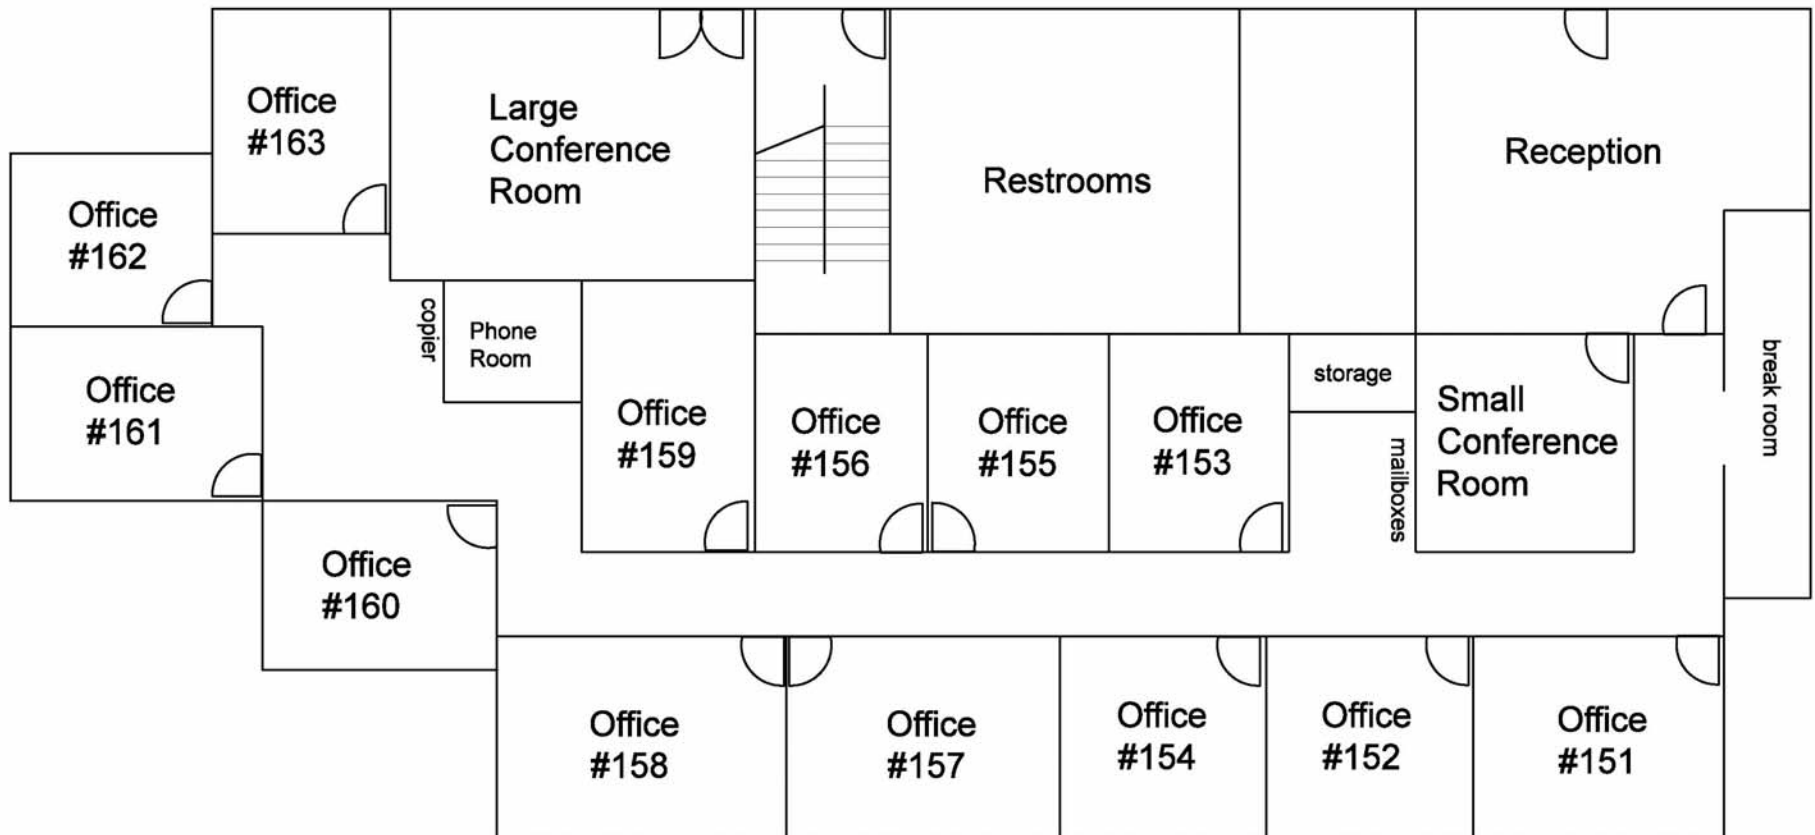

Atrium
Executive Business Centers

1333 W. McDermott
Suite 150
Allen, TX 75013
469-519-1010
www.dfwoffice.com

First Floor

Second Floor